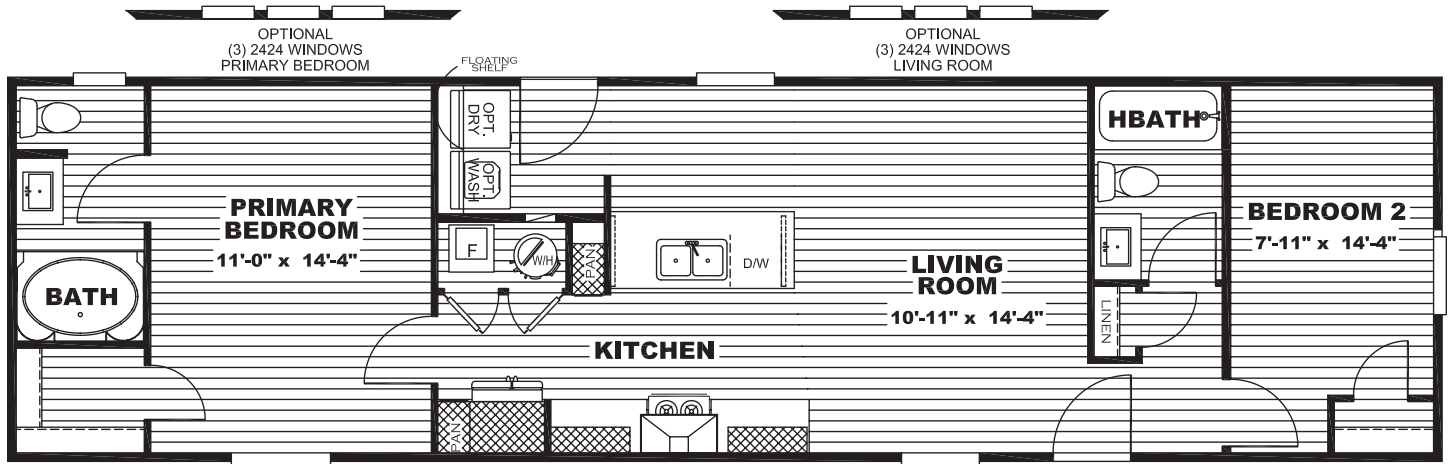

JOURNEY SERIES

Lewis

2 beds | 2 baths | 840 sq. ft. | 16x56

The home series, floor plans, photos, renderings, specifications, features, pricing, materials and availability shown will vary by retailer and state, and are subject to change without notice.