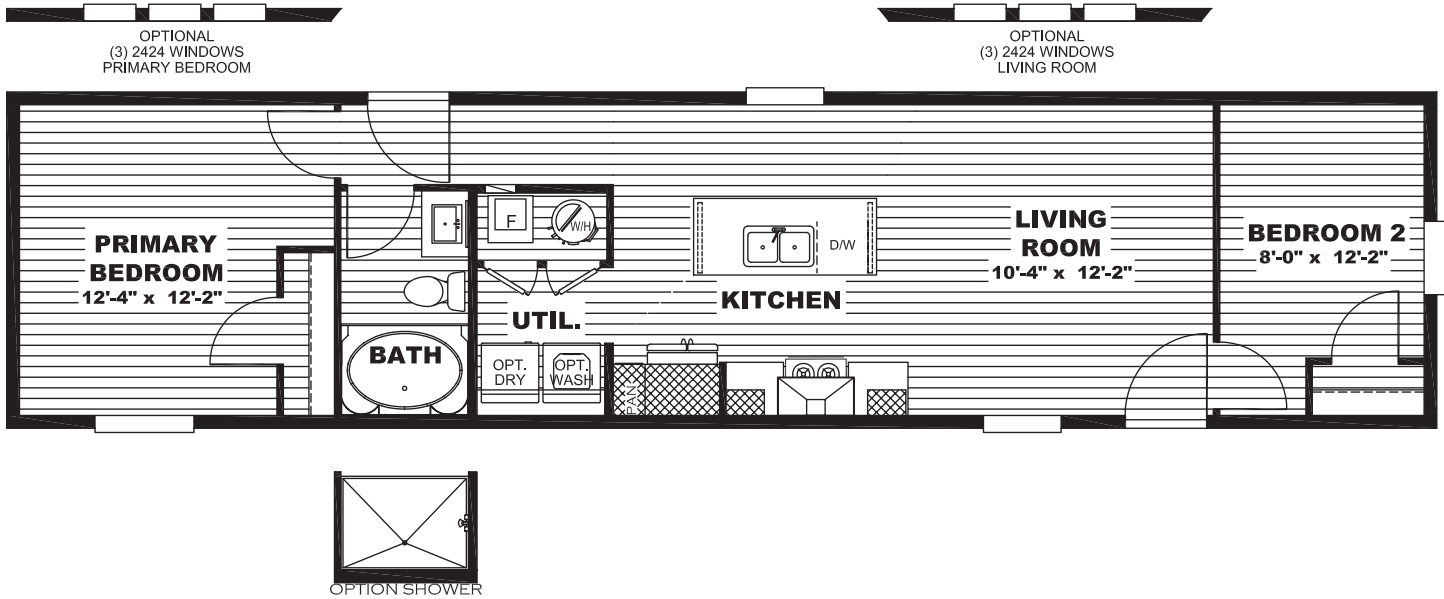

JOURNEY SERIES

Polo

2 beds | 1 baths | 737 sq. ft. | 14x56

The home series, floor plans, photos, renderings, specifications, features, pricing, materials and availability shown will vary by retailer and state, and are subject to change without notice.